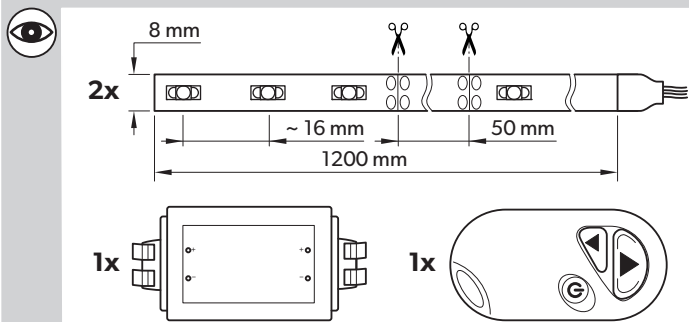

↗ DOMETIC

Dometic Light LK120