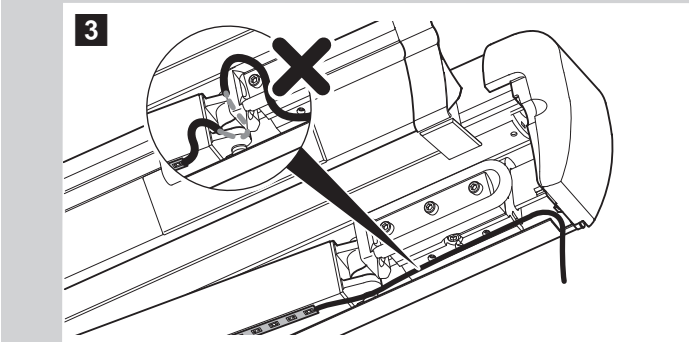

↗ DOMETIC

Dometic Light LK120