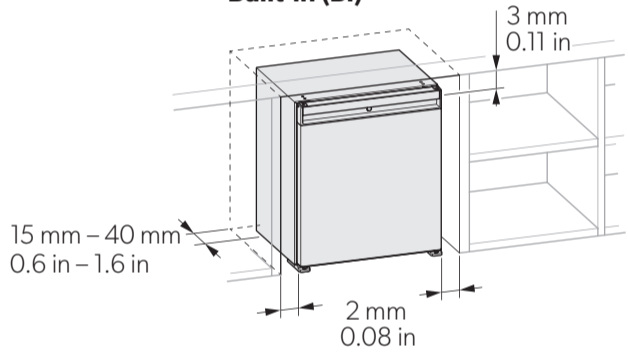

MODELS

A30SFS/ A40SFS/ C60SFS

Type	A30/40	C60
R	●	●
L	●	●
R600A	—	●
NH ₃	●	—

A30SBI/ A40SBI/ C60SBI

DIMENSIONS

	A	B	C	D
A30SBI	384 mm 15.1 in	—	520 mm 20.5 in	446 mm 17.6 in
A40SBI	405 mm 15.9 in	—	550 mm 21.7 in	466 mm 18.3 in
C60SBI	490 mm 19.2 in	—	565 mm 22.2 in	510 mm 20.0 in
A30SFS	384 mm 15.1 in	463 mm 18.2 in	550 mm 21.7 in	356 mm 14.0 in
A40SFS	405 mm 15.9 in	483 mm 19.0 in	580 mm 22.8 in	376 mm 14.8 in
C60SFS	490 mm 19.2 in	519 mm 20.3 in	595 mm 23.4 in	410 mm 16.1 in

Built-in (BI)

Freestanding (FS)

AIR FLOW

	Air inlet	Air outlet
A30, A40, C60	— + — + ≥ 150 cm ² 23.3 sqin	— + — + ≥ 200 cm ² 31 sqin

AIR FLOW

Scan this QR code to watch a video about the impact of air flow.
qr.dometic.com/bfAsBP

Insufficient air flow results in a shortened lifespan and a reduced cooling performance. Observe the minimum spacings when installing the mini fridge to furniture.

INSTALLATION NOTES

REVERSING DOOR

FIXING