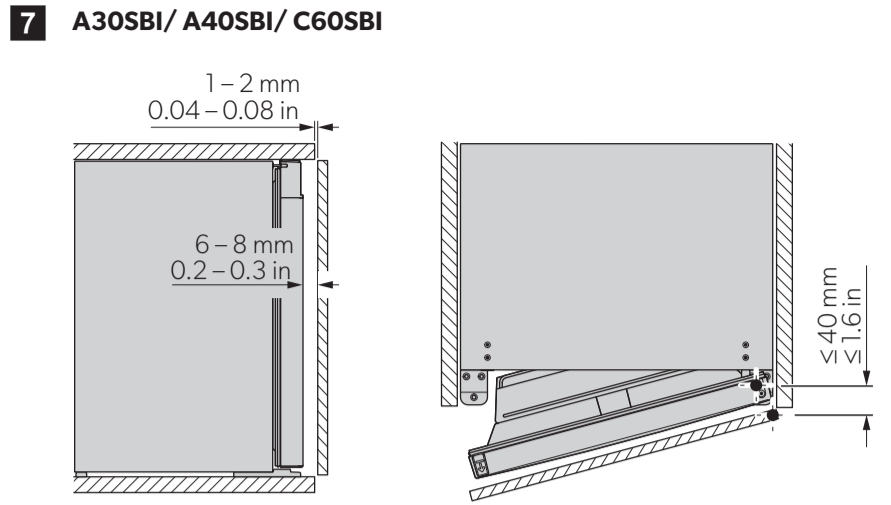

SLIDING HINGE