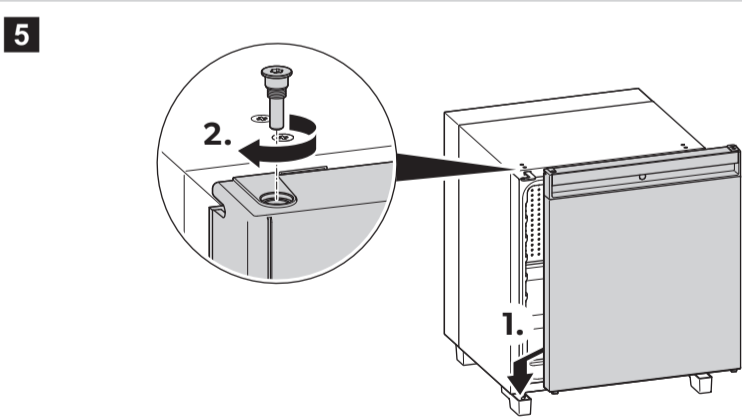

Built-in (BI)

Freestanding (FS)

AIR FLOW

	Air inlet	Air outlet
A30, A40, C60	— + — + ≥ 150 cm ² 23.3 sqin	— + — + ≥ 200 cm ² 31 sqin

AIR FLOW

Scan this QR code to watch a video about the impact of air flow.
qr.dometic.com/bfAsBP

Insufficient air flow results in a shortened lifespan and a reduced cooling performance. Observe the minimum spacings when installing the mini fridge to furniture.

INSTALLATION NOTES

REVERSING DOOR

FIXING