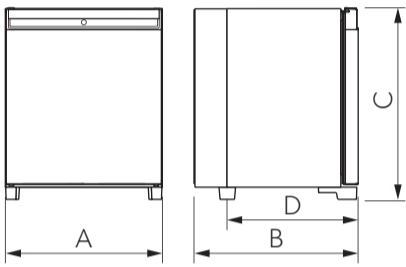

MODELS

A30SFS/ A40SFS/ C60SFS

Type	A30/40	C60
R	●	●
L	●	●
R600A	—	●
NH ₃	●	—

A30SBI/ A40SBI/ C60SBI

DIMENSIONS

	A	B	C	D
A30SBI	384 mm 15.1 in	—	520 mm 20.5 in	446 mm 17.6 in
A40SBI	405 mm 15.9 in	—	550 mm 21.7 in	466 mm 18.3 in
C60SBI	490 mm 19.2 in	—	565 mm 22.2 in	510 mm 20.0 in
A30SFS	384 mm 15.1 in	463 mm 18.2 in	550 mm 21.7 in	356 mm 14.0 in
A40SFS	405 mm 15.9 in	483 mm 19.0 in	580 mm 22.8 in	376 mm 14.8 in
C60SFS	490 mm 19.2 in	519 mm 20.3 in	595 mm 23.4 in	410 mm 16.1 in

Built-in (BI)

Freestanding (FS)

AIR FLOW

	Air inlet	Air outlet
A30, A40, C60	— + — + ≥ 150 cm ² 23.3 sqin	— + — + ≥ 200 cm ² 31 sqin

AIR FLOW

Scan this QR code to watch a video about the impact of air flow.
qr.dometic.com/bfAsBP

Insufficient air flow results in a shortened lifespan and a reduced cooling performance. Observe the minimum spacings when installing the mini fridge to furniture.

INSTALLATION NOTES

REVERSING DOOR

FIXING