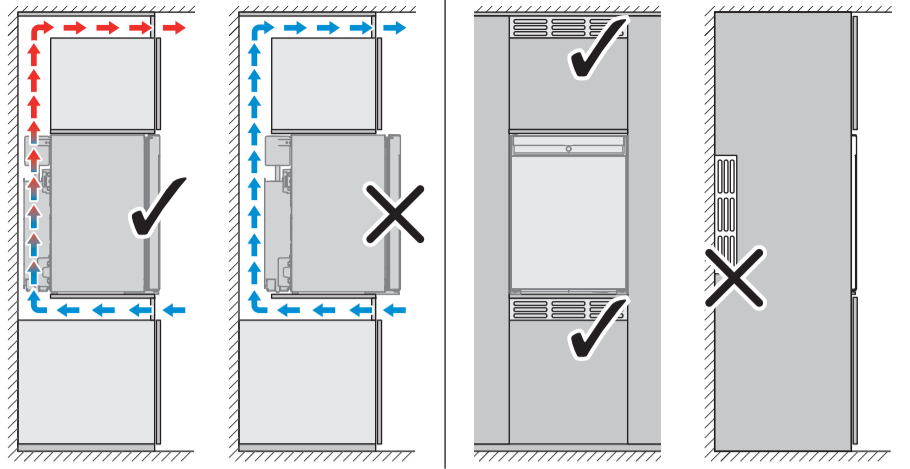

MODELS

A30SFS/ A40SFS/ C60SFS

Type	A30/40	C60
R	●	●
L	●	●
R600A	—	●
NH ₃	●	—

A30SBI/ A40SBI/ C60SBI

DIMENSIONS

	A	B	C	D
A30SBI	384 mm 15.1 in	—	520 mm 20.5 in	446 mm 17.6 in
A40SBI	405 mm 15.9 in	—	550 mm 21.7 in	466 mm 18.3 in
C60SBI	490 mm 19.2 in	—	565 mm 22.2 in	510 mm 20.0 in
A30SFS	384 mm 15.1 in	463 mm 18.2 in	550 mm 21.7 in	356 mm 14.0 in
A40SFS	405 mm 15.9 in	483 mm 19.0 in	580 mm 22.8 in	376 mm 14.8 in
C60SFS	490 mm 19.2 in	519 mm 20.3 in	595 mm 23.4 in	410 mm 16.1 in

Built-in (BI)

Freestanding (FS)

AIR FLOW

	Air inlet	Air outlet
A30, A40, C60	— + — + ≥ 150 cm ² 23.3 sqin	— + — + ≥ 200 cm ² 31 sqin

AIR FLOW

Scan this QR code to watch a video about the impact of air flow.
qr.dometic.com/bfAsBP

Insufficient air flow results in a shortened lifespan and a reduced cooling performance. Observe the minimum spacings when installing the mini fridge to furniture.

INSTALLATION NOTES

REVERSING DOOR

FIXING