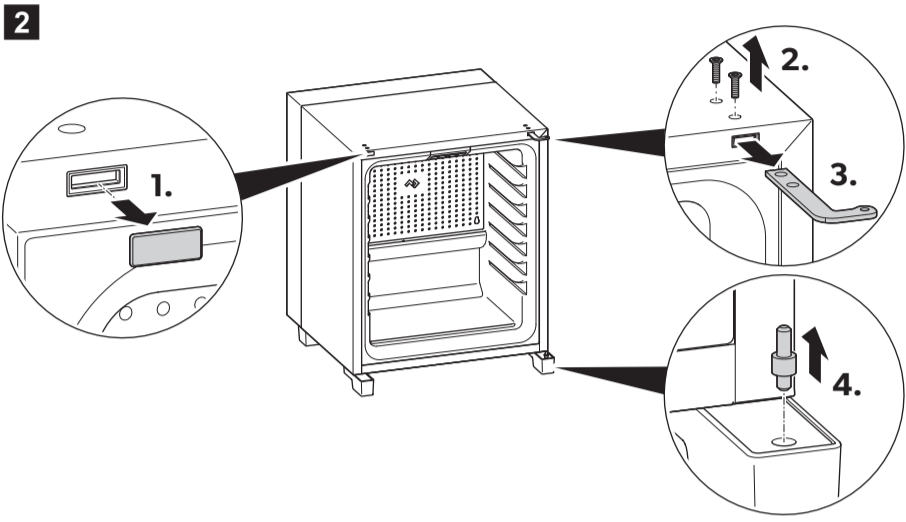

Built-in (BI)

Freestanding (FS)

AIR FLOW

	Air inlet	Air outlet
A30, A40, C60	— + — + ≥ 150 cm ² 23.3 sqin	— + — + ≥ 200 cm ² 31 sqin

AIR FLOW

Scan this QR code to watch a video about the impact of air flow.
qr.dometic.com/bfAsBP

Insufficient air flow results in a shortened lifespan and a reduced cooling performance. Observe the minimum spacings when installing the mini fridge to furniture.

INSTALLATION NOTES

REVERSING DOOR

FIXING