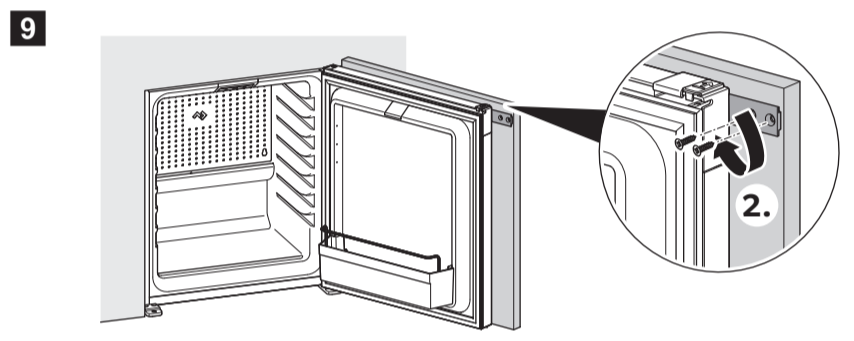

SLIDING HINGE