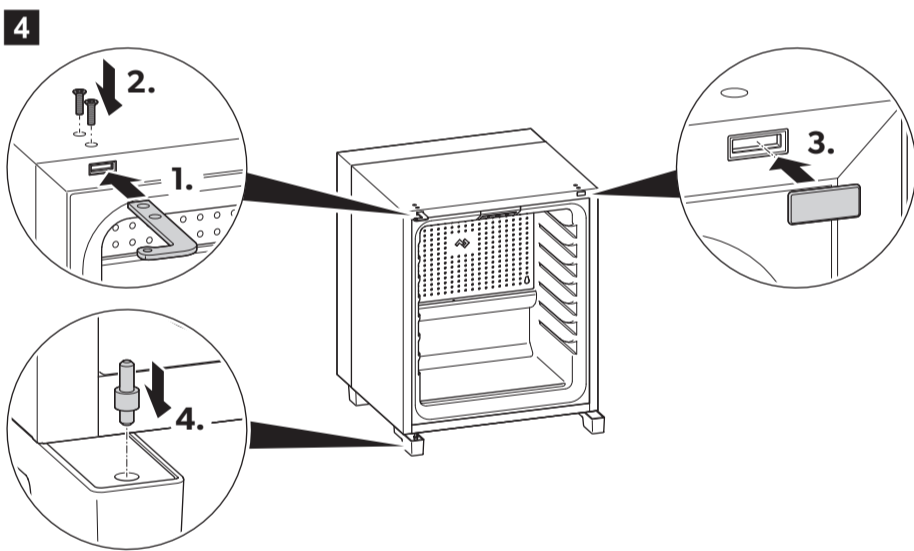

Built-in (BI)

Freestanding (FS)

AIR FLOW

	Air inlet	Air outlet
A30, A40, C60	— + — + ≥ 150 cm ² 23.3 sqin	— + — + ≥ 200 cm ² 31 sqin

AIR FLOW

Scan this QR code to watch a video about the impact of air flow.
qr.dometic.com/bfAsBP

Insufficient air flow results in a shortened lifespan and a reduced cooling performance. Observe the minimum spacings when installing the mini fridge to furniture.

INSTALLATION NOTES

REVERSING DOOR

FIXING