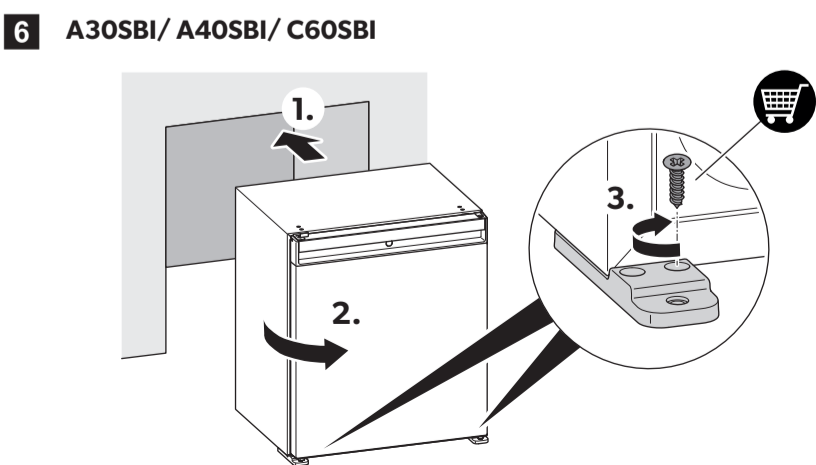

Built-in (BI)

Freestanding (FS)

AIR FLOW

	Air inlet	Air outlet
A30, A40, C60	— + — + ≥ 150 cm ² 23.3 sqin	— + — + ≥ 200 cm ² 31 sqin

AIR FLOW

Scan this QR code to watch a video about the impact of air flow.
qr.dometic.com/bfAsBP

Insufficient air flow results in a shortened lifespan and a reduced cooling performance. Observe the minimum spacings when installing the mini fridge to furniture.

INSTALLATION NOTES

REVERSING DOOR

FIXING