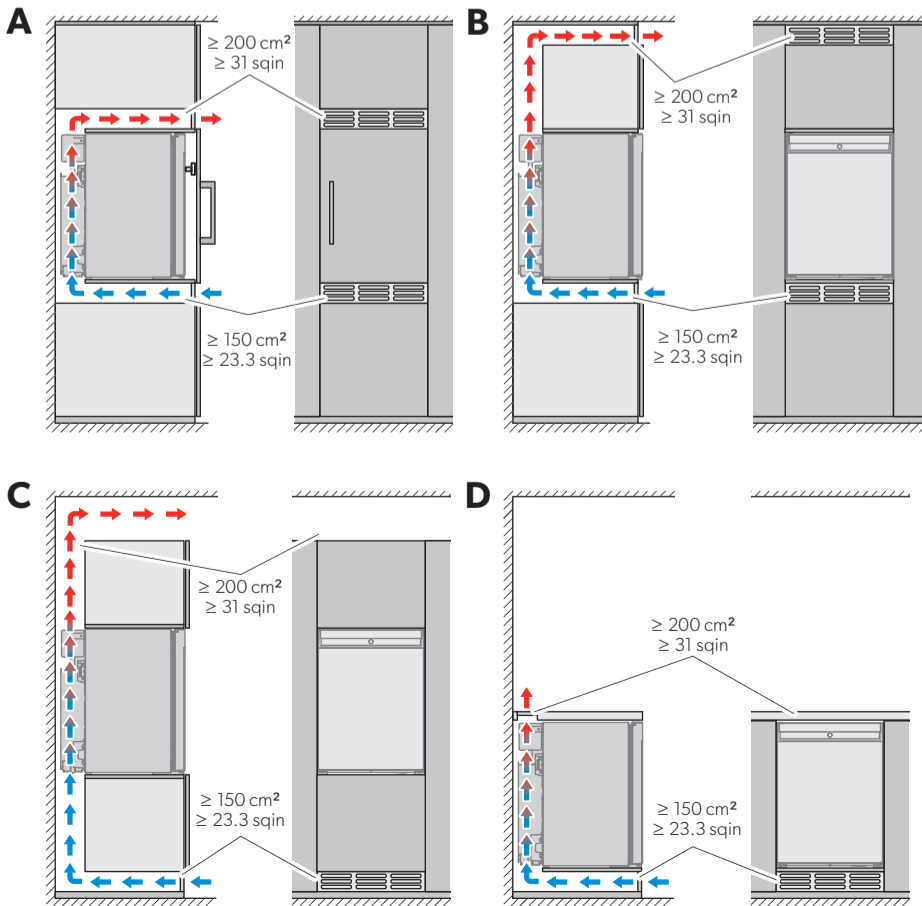

MODELS

A30SFS/ A40SFS/ C60SFS

Type	A30/40	C60
R	●	●
L	●	●
R600A	—	●
NH ₃	●	—

A30SBI/ A40SBI/ C60SBI

DIMENSIONS

	A	B	C	D
A30SBI	384 mm 15.1 in	—	520 mm 20.5 in	446 mm 17.6 in
A40SBI	405 mm 15.9 in	—	550 mm 21.7 in	466 mm 18.3 in
C60SBI	490 mm 19.2 in	—	565 mm 22.2 in	510 mm 20.0 in
A30SFS	384 mm 15.1 in	463 mm 18.2 in	550 mm 21.7 in	356 mm 14.0 in
A40SFS	405 mm 15.9 in	483 mm 19.0 in	580 mm 22.8 in	376 mm 14.8 in
C60SFS	490 mm 19.2 in	519 mm 20.3 in	595 mm 23.4 in	410 mm 16.1 in

Built-in (BI)

Freestanding (FS)

AIR FLOW

	Air inlet	Air outlet
A30, A40, C60	— + — + ≥ 150 cm ² 23.3 sqin	— + — + ≥ 200 cm ² 31 sqin

AIR FLOW

Scan this QR code to watch a video about the impact of air flow.
qr.dometic.com/bfAsBP

Insufficient air flow results in a shortened lifespan and a reduced cooling performance. Observe the minimum spacings when installing the mini fridge to furniture.

INSTALLATION NOTES

REVERSING DOOR

FIXING