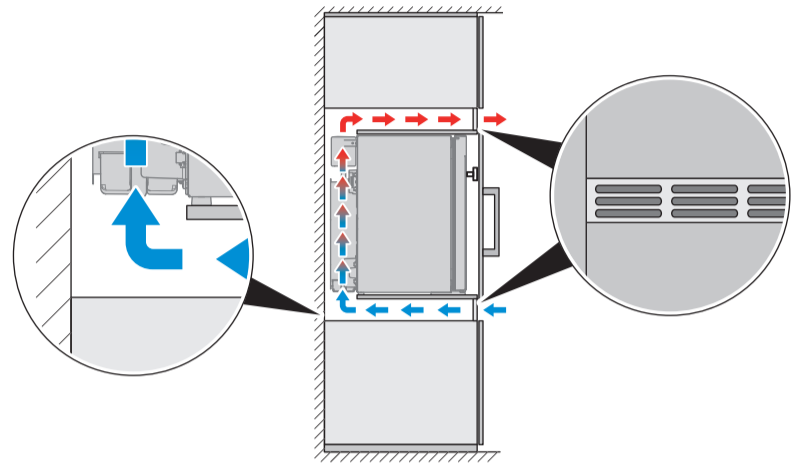

MODELS

A30SFS/ A40SFS/ C60SFS

Type	A30/40	C60
R	●	●
L	●	●
R600A	—	●
NH ₃	●	—

A30SBI/ A40SBI/ C60SBI

DIMENSIONS

	A	B	C	D
A30SBI	384 mm 15.1 in	—	520 mm 20.5 in	446 mm 17.6 in
A40SBI	405 mm 15.9 in	—	550 mm 21.7 in	466 mm 18.3 in
C60SBI	490 mm 19.2 in	—	565 mm 22.2 in	510 mm 20.0 in
A30SFS	384 mm 15.1 in	463 mm 18.2 in	550 mm 21.7 in	356 mm 14.0 in
A40SFS	405 mm 15.9 in	483 mm 19.0 in	580 mm 22.8 in	376 mm 14.8 in
C60SFS	490 mm 19.2 in	519 mm 20.3 in	595 mm 23.4 in	410 mm 16.1 in

Built-in (BI)

Freestanding (FS)

AIR FLOW

	Air inlet	Air outlet
A30, A40, C60	— + — + ≥ 150 cm ² 23.3 sqin	— + — + ≥ 200 cm ² 31 sqin

AIR FLOW

Scan this QR code to watch a video about the impact of air flow.
qr.dometic.com/bfAsBP

Insufficient air flow results in a shortened lifespan and a reduced cooling performance. Observe the minimum spacings when installing the mini fridge to furniture.

INSTALLATION NOTES

REVERSING DOOR

FIXING