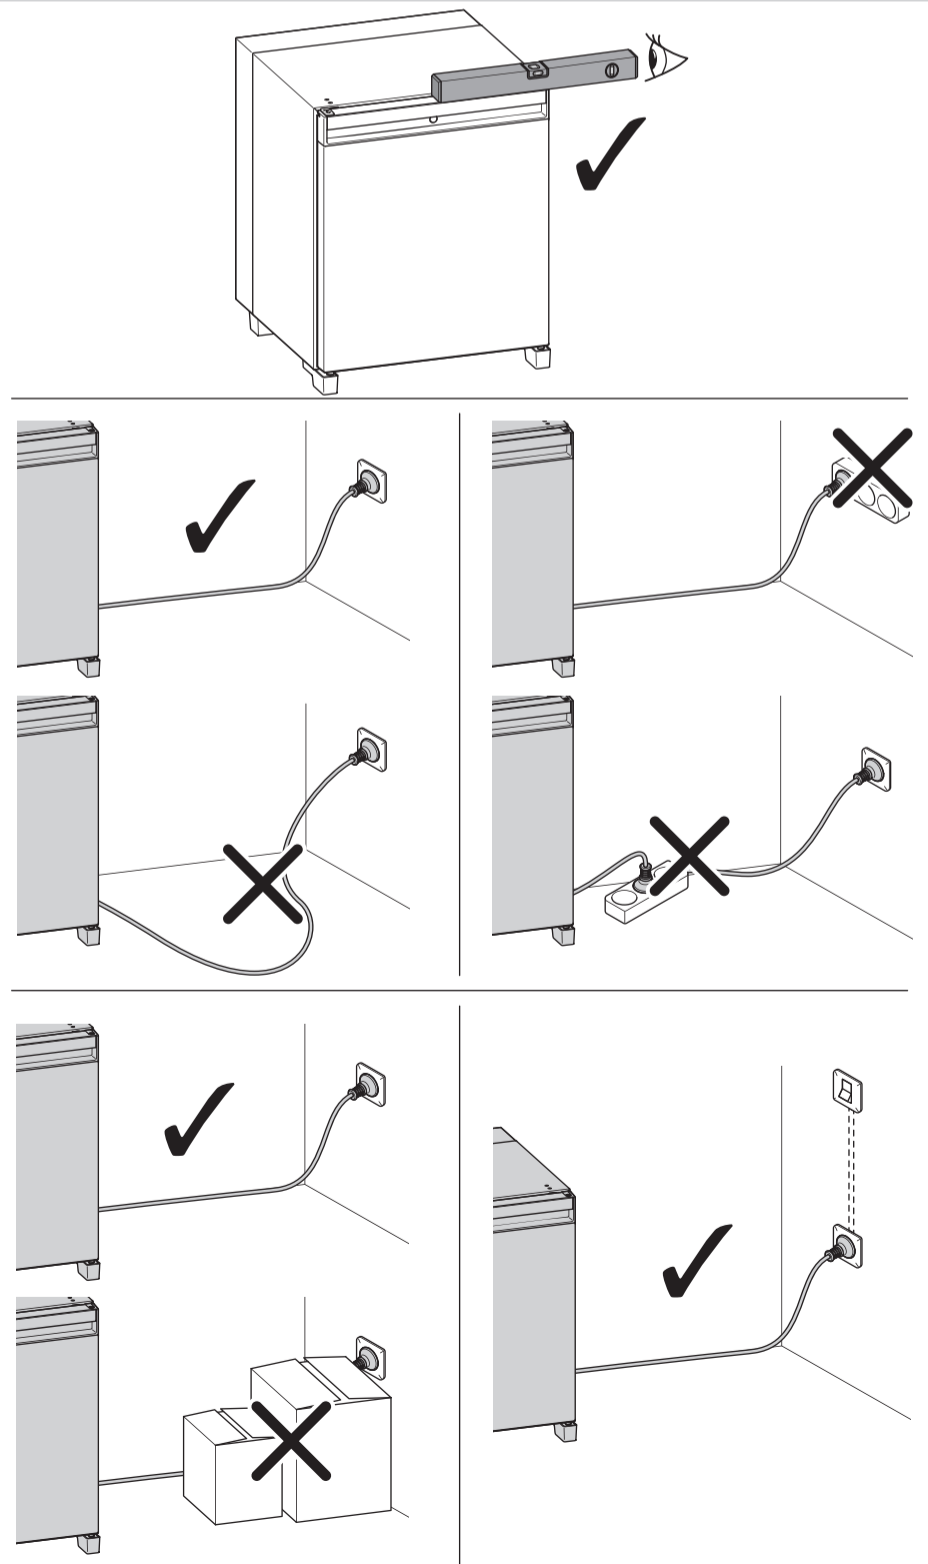

Built-in (BI)

Freestanding (FS)

AIR FLOW

	Air inlet	Air outlet
A30, A40, C60	— + — + ≥ 150 cm ² 23.3 sqin	— + — + ≥ 200 cm ² 31 sqin

AIR FLOW

Scan this QR code to watch a video about the impact of air flow.
qr.dometic.com/bfAsBP

Insufficient air flow results in a shortened lifespan and a reduced cooling performance. Observe the minimum spacings when installing the mini fridge to furniture.

INSTALLATION NOTES

REVERSING DOOR

FIXING