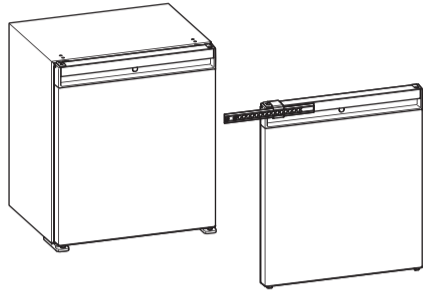

MODELS

A30SFS/ A40SFS/ C60SFS

Type	A30/40	C60
R	●	●
L	●	●
R600A	—	●
NH ₃	●	—

A30SBI/ A40SBI/ C60SBI

DIMENSIONS

	A	B	C	D
A30SBI	384 mm 15.1 in	—	520 mm 20.5 in	446 mm 17.6 in
A40SBI	405 mm 15.9 in	—	550 mm 21.7 in	466 mm 18.3 in
C60SBI	490 mm 19.2 in	—	565 mm 22.2 in	510 mm 20.0 in
A30SFS	384 mm 15.1 in	463 mm 18.2 in	550 mm 21.7 in	356 mm 14.0 in
A40SFS	405 mm 15.9 in	483 mm 19.0 in	580 mm 22.8 in	376 mm 14.8 in
C60SFS	490 mm 19.2 in	519 mm 20.3 in	595 mm 23.4 in	410 mm 16.1 in

Built-in (BI)

Freestanding (FS)

AIR FLOW

	Air inlet	Air outlet
A30, A40, C60	— + — + ≥ 150 cm ² 23.3 sqin	— + — + ≥ 200 cm ² 31 sqin

AIR FLOW

Scan this QR code to watch a video about the impact of air flow.
qr.dometic.com/bfAsBP

Insufficient air flow results in a shortened lifespan and a reduced cooling performance. Observe the minimum spacings when installing the mini fridge to furniture.

INSTALLATION NOTES

REVERSING DOOR

FIXING