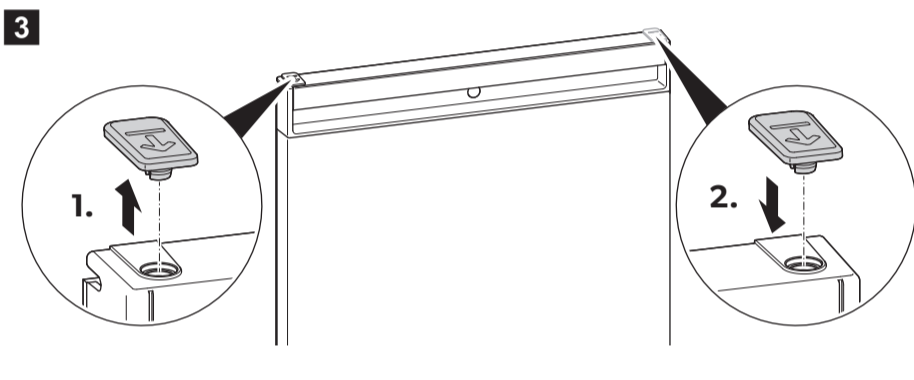

Built-in (BI)

Freestanding (FS)

AIR FLOW

	Air inlet	Air outlet
A30, A40, C60	— + — + ≥ 150 cm ² 23.3 sqin	— + — + ≥ 200 cm ² 31 sqin

AIR FLOW

Scan this QR code to watch a video about the impact of air flow.
qr.dometic.com/bfAsBP

Insufficient air flow results in a shortened lifespan and a reduced cooling performance. Observe the minimum spacings when installing the mini fridge to furniture.

INSTALLATION NOTES

REVERSING DOOR

FIXING