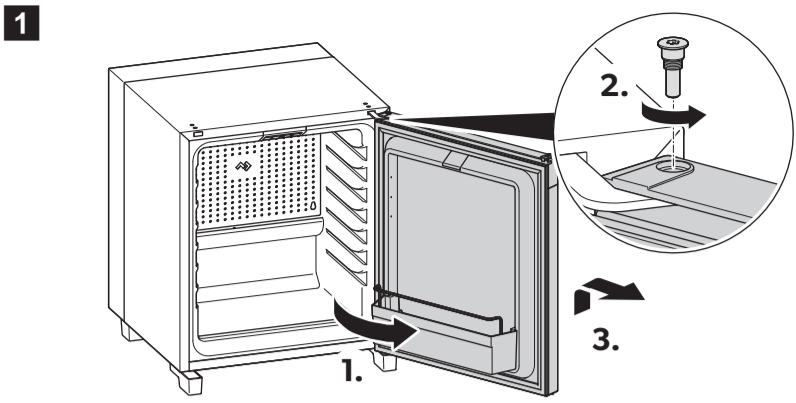

Built-in (BI)

Freestanding (FS)

AIR FLOW

	Air inlet	Air outlet
A30, A40, C60	— + — + ≥ 150 cm ² 23.3 sqin	— + — + ≥ 200 cm ² 31 sqin

AIR FLOW

Scan this QR code to watch a video about the impact of air flow.
qr.dometic.com/bfAsBP

Insufficient air flow results in a shortened lifespan and a reduced cooling performance. Observe the minimum spacings when installing the mini fridge to furniture.

INSTALLATION NOTES

REVERSING DOOR

FIXING