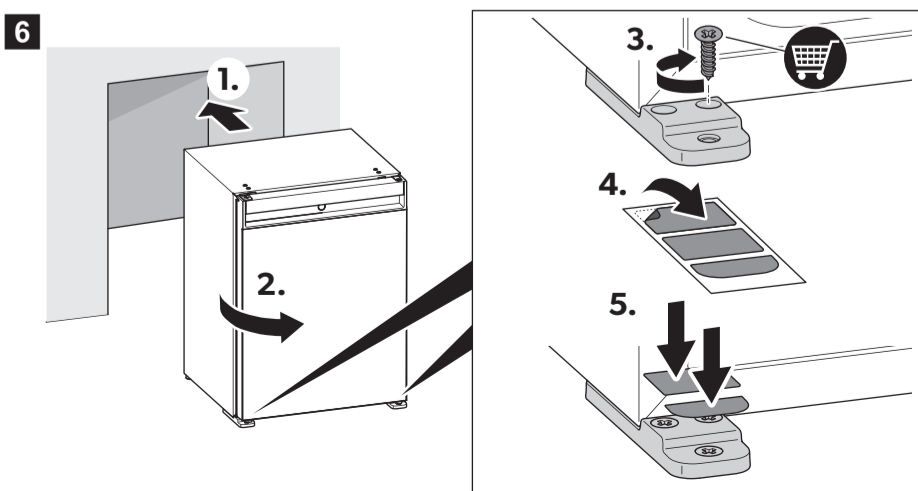

AIR FLOW

Scan this QR code to watch a video about the impact of air flow.
qr.dometic.com/bfAsBP

Insufficient air flow results in a shortened lifespan and a reduced cooling performance. Observe the minimum spacings when installing the minibar to furniture.

AIR FLOW

	Air inlet	Air outlet
N30, N40	200 cm ² / 31 sqin	200 cm ² / 31 sqin
A30, A40, C40, C60	150 cm ² / 23.25 sqin	200 cm ² / 31 sqin

INSTALLATION NOTES

REVERSING DOOR

FIXING

SLIDING HINGE

SHELVES

DOOR LOCK