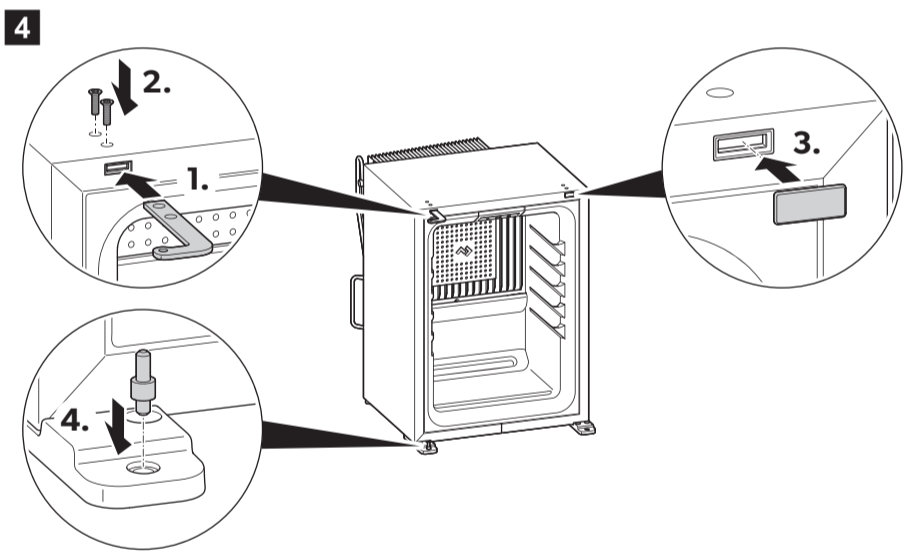

AIR FLOW

	Air inlet	Air outlet
N30, N40	200 cm ² / 31 sqin	200 cm ² / 31 sqin
A30, A40, C40, C60	150 cm ² / 23.25 sqin	200 cm ² / 31 sqin

INSTALLATION NOTES

REVERSING DOOR

FIXING

SLIDING HINGE

SHELVES

DOOR LOCK