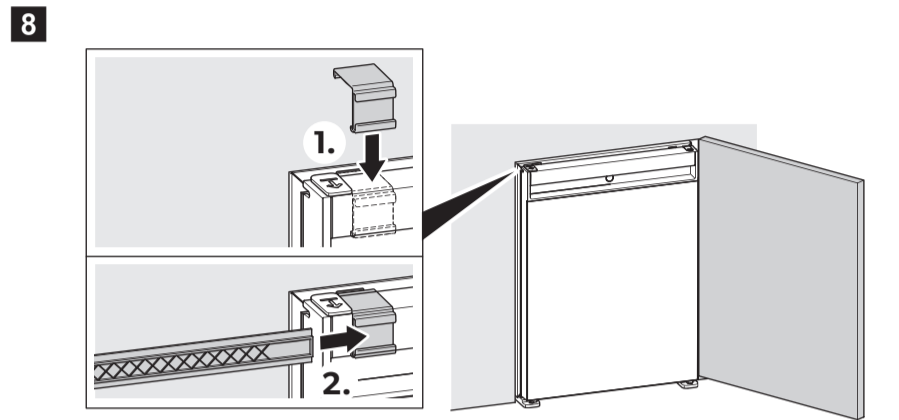

AIR FLOW

Scan this QR code to watch a video about the impact of air flow.
qr.dometic.com/bfAsBP

Insufficient air flow results in a shortened lifespan and a reduced cooling performance. Observe the minimum spacings when installing the minibar to furniture.

AIR FLOW

	Air inlet	Air outlet
N30, N40	200 cm ² / 31 sqin	200 cm ² / 31 sqin
A30, A40, C40, C60	150 cm ² / 23.25 sqin	200 cm ² / 31 sqin

INSTALLATION NOTES

REVERSING DOOR

FIXING

SLIDING HINGE

SHELVES

DOOR LOCK