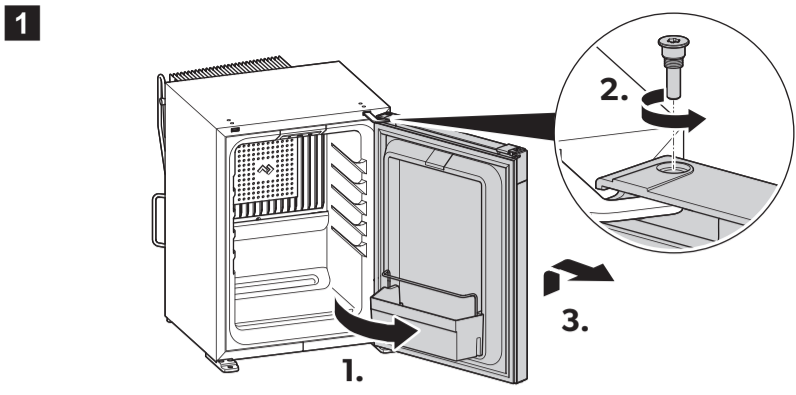

AIR FLOW

	Air inlet	Air outlet
N30, N40	200 cm ² / 31 sqin	200 cm ² / 31 sqin
A30, A40, C40, C60	150 cm ² / 23.25 sqin	200 cm ² / 31 sqin

INSTALLATION NOTES

REVERSING DOOR

FIXING

SLIDING HINGE

SHELVES

DOOR LOCK