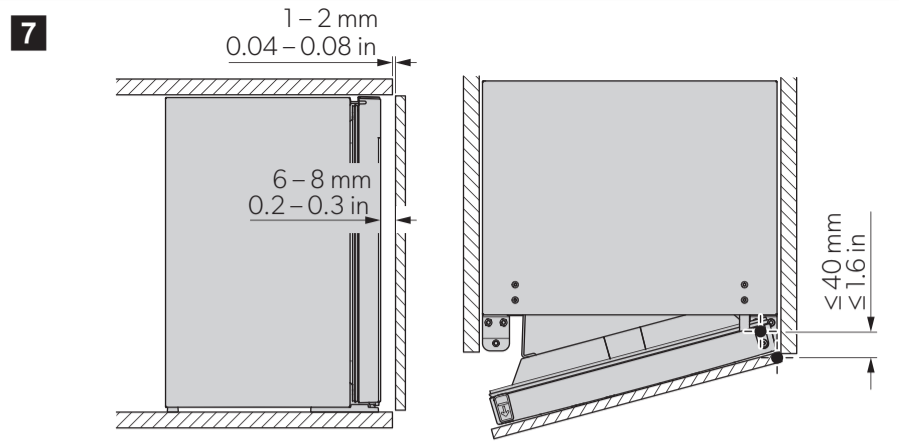

MODELS

A30/A40

Type	A30/40	N30/40	C40	C60
S	●	●	●	—
P	●	●	●	—
G	●	●	●	●
R	●	●	●	●
L	●	●	●	●
Alpha (1)	●	●	●	●
Evolution (2)	●	●	●	●
R600A	—	●	●	●
NH ₃	●	—	—	—

N30/N40

C40/C60

DIMENSIONS

	A	B	C	D
A30	384 mm 15.1 in	446 mm 17.6 in	520 mm 20.5 in	356 mm 14.0 in
N30	384 mm 15.1 in	415 mm 16.3 in	520 mm 20.5 in	356 mm 14.0 in
A40	405 mm 15.9 in	466 mm 18.3 in	550 mm 21.7 in	376 mm 14.8 in
N40	405 mm 15.9 in	435 mm 17.1 in	550 mm 21.7 in	376 mm 14.8 in
C40	405 mm 15.9 in	481 mm 18.9 in	550 mm 21.7 in	376 mm 14.8 in
C60	490 mm 19.2 in	510 mm 20.0 in	565 mm 22.2 in	410 mm 16.1 in

AIR FLOW

	Air inlet	Air outlet
N30, N40	200 cm ² / 31 sqin	200 cm ² / 31 sqin
A30, A40, C40, C60	150 cm ² / 23.25 sqin	200 cm ² / 31 sqin

INSTALLATION NOTES

REVERSING DOOR

FIXING

SLIDING HINGE

SHELVES

DOOR LOCK