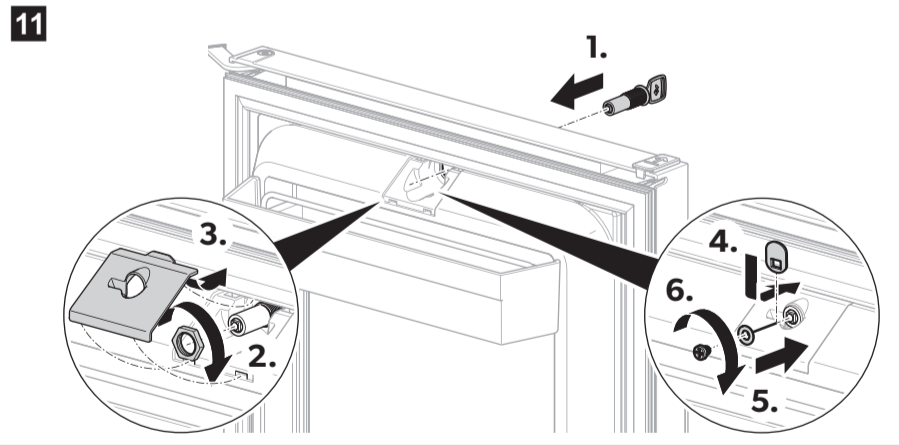

AIR FLOW

	Air inlet	Air outlet
N30, N40	200 cm ² / 31 sqin	200 cm ² / 31 sqin
A30, A40, C40, C60	150 cm ² / 23.25 sqin	200 cm ² / 31 sqin

INSTALLATION NOTES

REVERSING DOOR

FIXING

SLIDING HINGE

SHELVES

DOOR LOCK