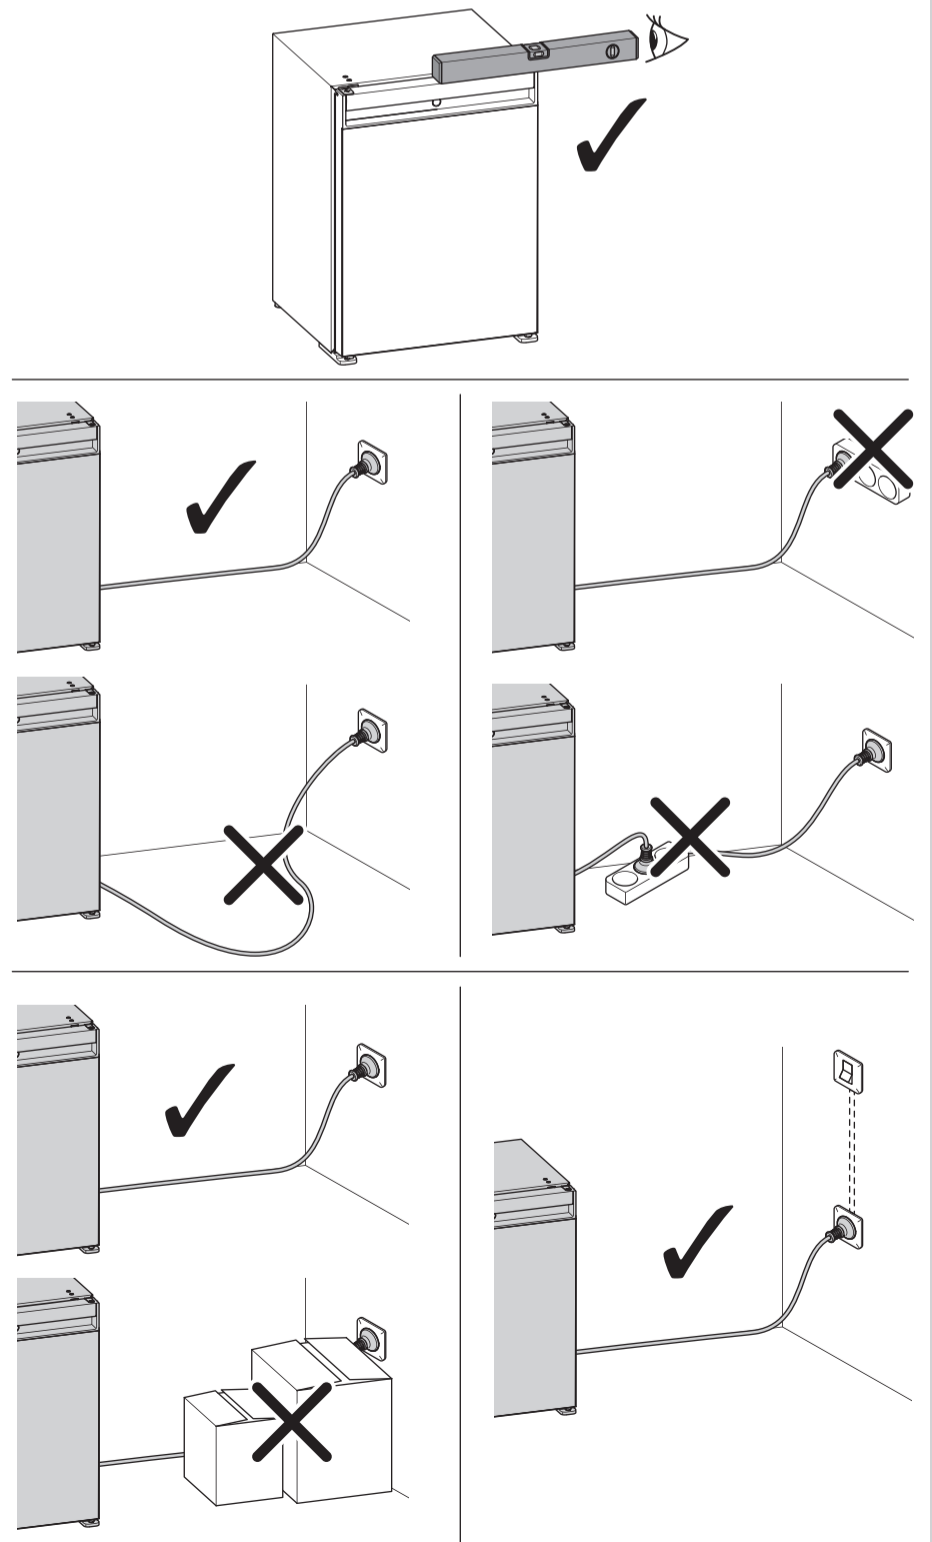

AIR FLOW

Scan this QR code to watch a video about the impact of air flow.
qr.dometic.com/bfAsBP

Insufficient air flow results in a shortened lifespan and a reduced cooling performance. Observe the minimum spacings when installing the minibar to furniture.

AIR FLOW

	Air inlet	Air outlet
N30, N40	200 cm ² / 31 sqin	200 cm ² / 31 sqin
A30, A40, C40, C60	150 cm ² / 23.25 sqin	200 cm ² / 31 sqin

INSTALLATION NOTES

REVERSING DOOR

FIXING

SLIDING HINGE

SHELVES

DOOR LOCK