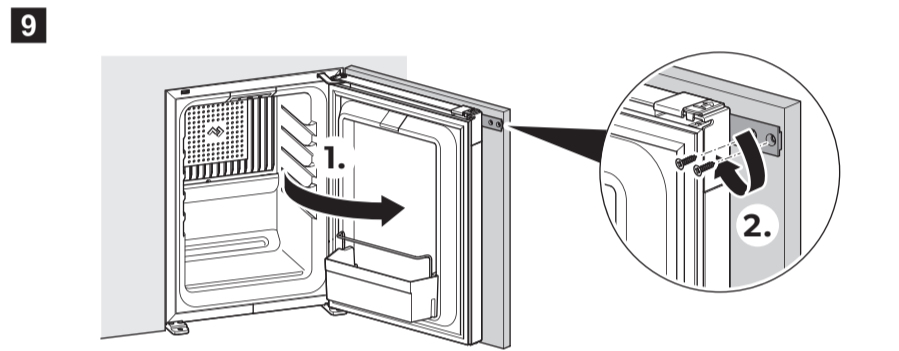

AIR FLOW

	Air inlet	Air outlet
N30, N40	200 cm ² / 31 sqin	200 cm ² / 31 sqin
A30, A40, C40, C60	150 cm ² / 23.25 sqin	200 cm ² / 31 sqin

INSTALLATION NOTES

REVERSING DOOR

FIXING

SLIDING HINGE

SHELVES

DOOR LOCK