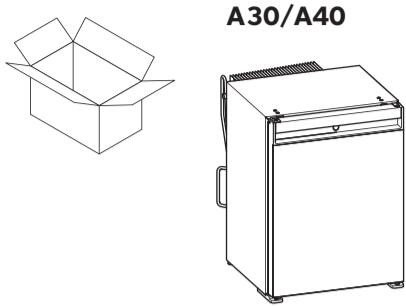

MODELS

A30/A40

Type	A30/40	N30/40	C40	C60
S	●	●	●	—
P	●	●	●	—
G	●	●	●	●
R	●	●	●	●
L	●	●	●	●
Alpha (1)	●	●	●	●
Evolution (2)	●	●	●	●
R600A	—	●	●	●
NH ₃	●	—	—	—

N30/N40

C40/C60

DIMENSIONS

	A	B	C	D
A30	384 mm 15.1 in	446 mm 17.6 in	520 mm 20.5 in	356 mm 14.0 in
N30	384 mm 15.1 in	415 mm 16.3 in	520 mm 20.5 in	356 mm 14.0 in
A40	405 mm 15.9 in	466 mm 18.3 in	550 mm 21.7 in	376 mm 14.8 in
N40	405 mm 15.9 in	435 mm 17.1 in	550 mm 21.7 in	376 mm 14.8 in
C40	405 mm 15.9 in	481 mm 18.9 in	550 mm 21.7 in	376 mm 14.8 in
C60	490 mm 19.2 in	510 mm 20.0 in	565 mm 22.2 in	410 mm 16.1 in

AIR FLOW

Scan this QR code to watch a video about the impact of air flow.
qr.dometic.com/bfAsBP

Insufficient air flow results in a shortened lifespan and a reduced cooling performance. Observe the minimum spacings when installing the minibar to furniture.