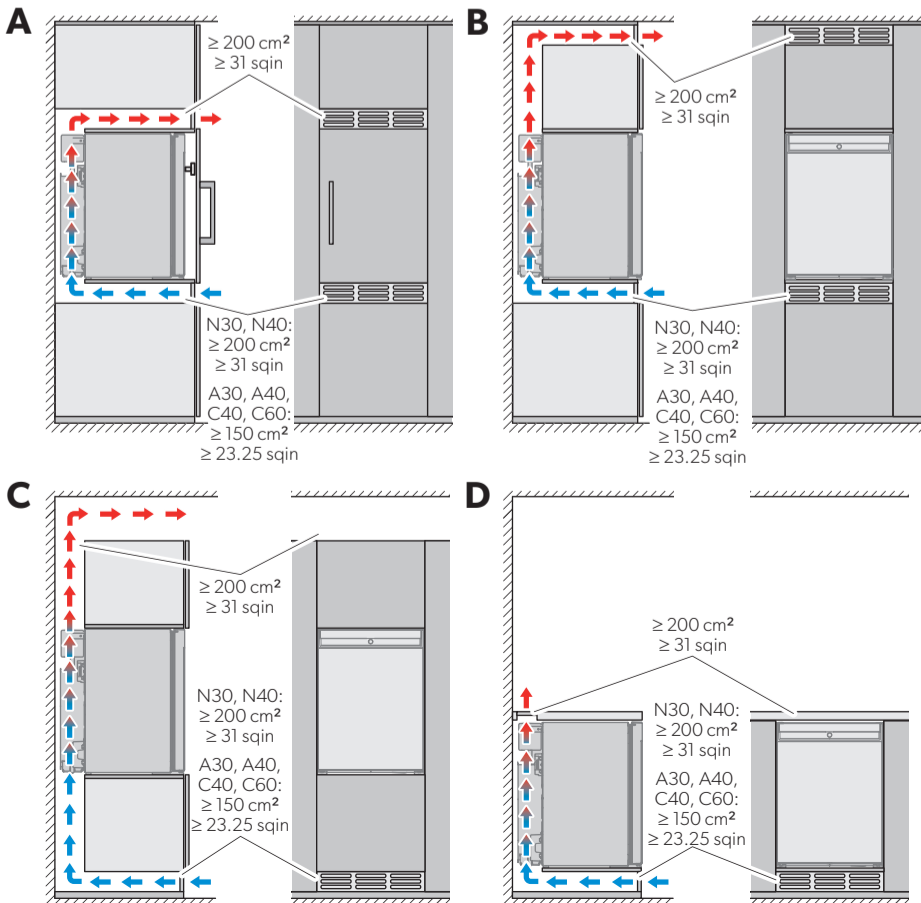

MODELS

A30/A40

Type	A30/40	N30/40	C40	C60
S	●	●	●	—
P	●	●	●	—
G	●	●	●	●
R	●	●	●	●
L	●	●	●	●
Alpha (1)	●	●	●	●
Evolution (2)	●	●	●	●
R600A	—	●	●	●
NH ₃	●	—	—	—

N30/N40

C40/C60

DIMENSIONS

	A	B	C	D
A30	384 mm 15.1 in	446 mm 17.6 in	520 mm 20.5 in	356 mm 14.0 in
N30	384 mm 15.1 in	415 mm 16.3 in	520 mm 20.5 in	356 mm 14.0 in
A40	405 mm 15.9 in	466 mm 18.3 in	550 mm 21.7 in	376 mm 14.8 in
N40	405 mm 15.9 in	435 mm 17.1 in	550 mm 21.7 in	376 mm 14.8 in
C40	405 mm 15.9 in	481 mm 18.9 in	550 mm 21.7 in	376 mm 14.8 in
C60	490 mm 19.2 in	510 mm 20.0 in	565 mm 22.2 in	410 mm 16.1 in

AIR FLOW

Scan this QR code to watch a video about the impact of air flow.
qr.dometic.com/bfAsBP

Insufficient air flow results in a shortened lifespan and a reduced cooling performance. Observe the minimum spacings when installing the minibar to furniture.

AIR FLOW

	Air inlet	Air outlet
N30, N40	200 cm ² / 31 sqin	200 cm ² / 31 sqin
A30, A40, C40, C60	150 cm ² / 23.25 sqin	200 cm ² / 31 sqin

INSTALLATION NOTES

REVERSING DOOR

FIXING

SLIDING HINGE

SHELVES

DOOR LOCK