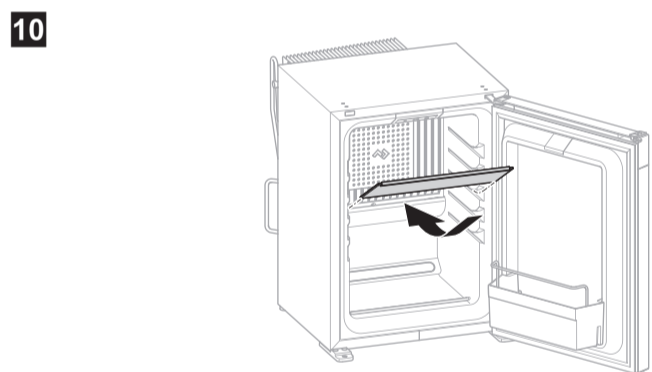

AIR FLOW

	Air inlet	Air outlet
N30, N40	200 cm ² / 31 sqin	200 cm ² / 31 sqin
A30, A40, C40, C60	150 cm ² / 23.25 sqin	200 cm ² / 31 sqin

INSTALLATION NOTES

REVERSING DOOR

FIXING

SLIDING HINGE

SHELVES

DOOR LOCK