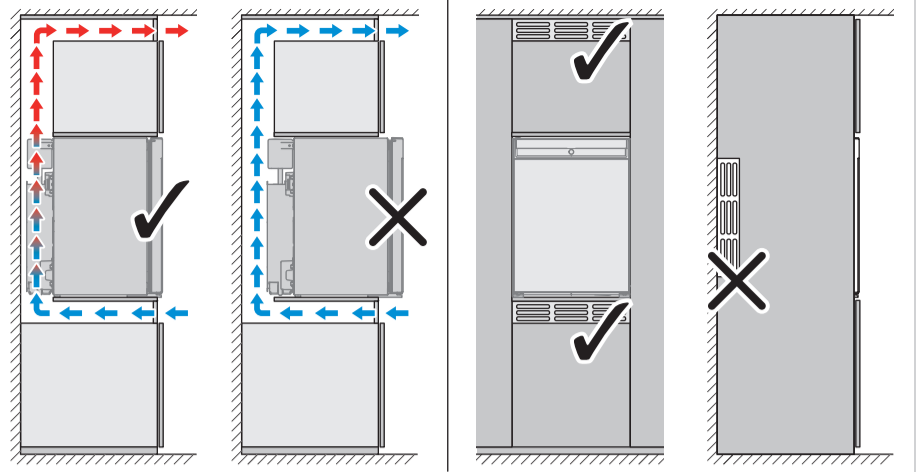

MODELS

A30/A40

Type	A30/40	N30/40	C40	C60
S	●	●	●	—
P	●	●	●	—
G	●	●	●	●
R	●	●	●	●
L	●	●	●	●
Alpha (1)	●	●	●	●
Evolution (2)	●	●	●	●
R600A	—	●	●	●
NH ₃	●	—	—	—

N30/N40

C40/C60

DIMENSIONS

	A	B	C	D
A30	384 mm 15.1 in	446 mm 17.6 in	520 mm 20.5 in	356 mm 14.0 in
N30	384 mm 15.1 in	415 mm 16.3 in	520 mm 20.5 in	356 mm 14.0 in
A40	405 mm 15.9 in	466 mm 18.3 in	550 mm 21.7 in	376 mm 14.8 in
N40	405 mm 15.9 in	435 mm 17.1 in	550 mm 21.7 in	376 mm 14.8 in
C40	405 mm 15.9 in	481 mm 18.9 in	550 mm 21.7 in	376 mm 14.8 in
C60	490 mm 19.2 in	510 mm 20.0 in	565 mm 22.2 in	410 mm 16.1 in

AIR FLOW

Scan this QR code to watch a video about the impact of air flow.
qr.dometic.com/bfAsBP

Insufficient air flow results in a shortened lifespan and a reduced cooling performance. Observe the minimum spacings when installing the minibar to furniture.

AIR FLOW

	Air inlet	Air outlet
N30, N40	200 cm ² / 31 sqin	200 cm ² / 31 sqin
A30, A40, C40, C60	150 cm ² / 23.25 sqin	200 cm ² / 31 sqin

INSTALLATION NOTES

REVERSING DOOR

FIXING

SLIDING HINGE

SHELVES

DOOR LOCK