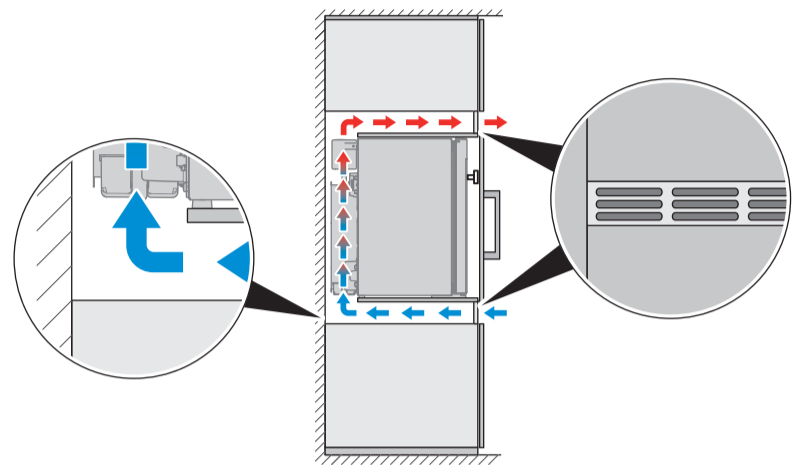

MODELS

A30/A40

Type	A30/40	N30/40	C40	C60
S	●	●	●	—
P	●	●	●	—
G	●	●	●	●
R	●	●	●	●
L	●	●	●	●
Alpha (1)	●	●	●	●
Evolution (2)	●	●	●	●
R600A	—	●	●	●
NH ₃	●	—	—	—

N30/N40

C40/C60

DIMENSIONS

	A	B	C	D
A30	384 mm 15.1 in	446 mm 17.6 in	520 mm 20.5 in	356 mm 14.0 in
N30	384 mm 15.1 in	415 mm 16.3 in	520 mm 20.5 in	356 mm 14.0 in
A40	405 mm 15.9 in	466 mm 18.3 in	550 mm 21.7 in	376 mm 14.8 in
N40	405 mm 15.9 in	435 mm 17.1 in	550 mm 21.7 in	376 mm 14.8 in
C40	405 mm 15.9 in	481 mm 18.9 in	550 mm 21.7 in	376 mm 14.8 in
C60	490 mm 19.2 in	510 mm 20.0 in	565 mm 22.2 in	410 mm 16.1 in

AIR FLOW

Scan this QR code to watch a video about the impact of air flow.
qr.dometic.com/bfAsBP

Insufficient air flow results in a shortened lifespan and a reduced cooling performance. Observe the minimum spacings when installing the minibar to furniture.

AIR FLOW

	Air inlet	Air outlet
N30, N40	200 cm ² / 31 sqin	200 cm ² / 31 sqin
A30, A40, C40, C60	150 cm ² / 23.25 sqin	200 cm ² / 31 sqin

INSTALLATION NOTES

REVERSING DOOR

FIXING

SLIDING HINGE

SHELVES

DOOR LOCK