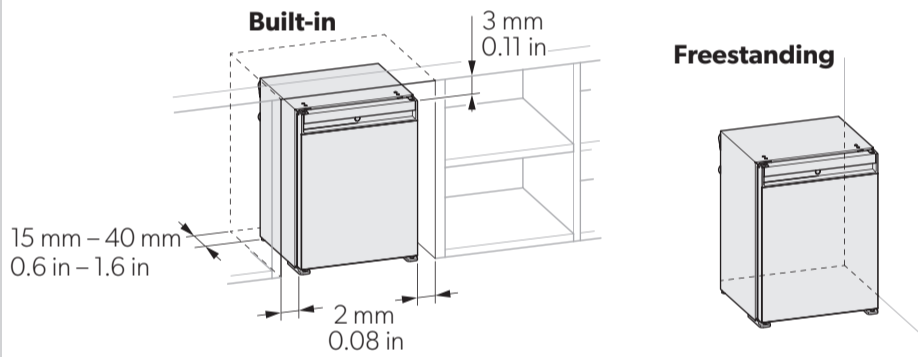

MODELS

A30/A40

Type	A30/40	N30/40	C40	C60
S	●	●	●	—
P	●	●	●	—
G	●	●	●	●
R	●	●	●	●
L	●	●	●	●
Alpha (1)	●	●	●	●
Evolution (2)	●	●	●	●
R600A	—	●	●	●
NH ₃	●	—	—	—

N30/N40

C40/C60

DIMENSIONS

	A	B	C	D
A30	384 mm 15.1 in	446 mm 17.6 in	520 mm 20.5 in	356 mm 14.0 in
N30	384 mm 15.1 in	415 mm 16.3 in	520 mm 20.5 in	356 mm 14.0 in
A40	405 mm 15.9 in	466 mm 18.3 in	550 mm 21.7 in	376 mm 14.8 in
N40	405 mm 15.9 in	435 mm 17.1 in	550 mm 21.7 in	376 mm 14.8 in
C40	405 mm 15.9 in	481 mm 18.9 in	550 mm 21.7 in	376 mm 14.8 in
C60	490 mm 19.2 in	510 mm 20.0 in	565 mm 22.2 in	410 mm 16.1 in

AIR FLOW

Scan this QR code to watch a video about the impact of air flow.
qr.dometic.com/bfAsBP

Insufficient air flow results in a shortened lifespan and a reduced cooling performance. Observe the minimum spacings when installing the minibar to furniture.

AIR FLOW

	Air inlet	Air outlet
N30, N40	200 cm ² / 31 sqin	200 cm ² / 31 sqin
A30, A40, C40, C60	150 cm ² / 23.25 sqin	200 cm ² / 31 sqin

INSTALLATION NOTES

REVERSING DOOR

FIXING

SLIDING HINGE

SHELVES

DOOR LOCK