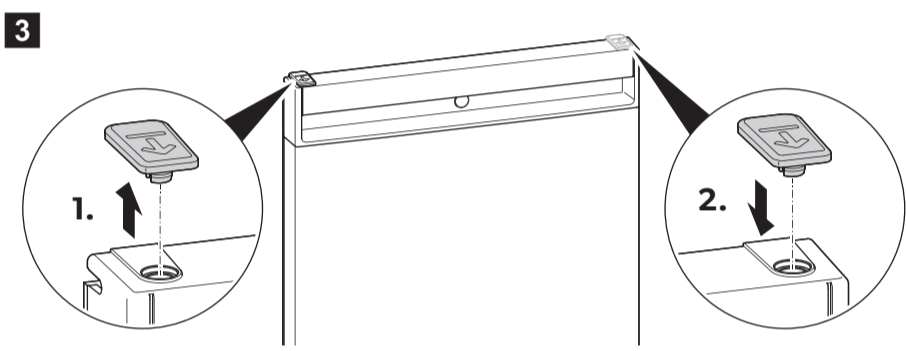

AIR FLOW

Scan this QR code to watch a video about the impact of air flow.
qr.dometic.com/bfAsBP

Insufficient air flow results in a shortened lifespan and a reduced cooling performance. Observe the minimum spacings when installing the minibar to furniture.

AIR FLOW

	Air inlet	Air outlet
N30, N40	200 cm ² / 31 sqin	200 cm ² / 31 sqin
A30, A40, C40, C60	150 cm ² / 23.25 sqin	200 cm ² / 31 sqin

INSTALLATION NOTES

REVERSING DOOR

FIXING

SLIDING HINGE

SHELVES

DOOR LOCK