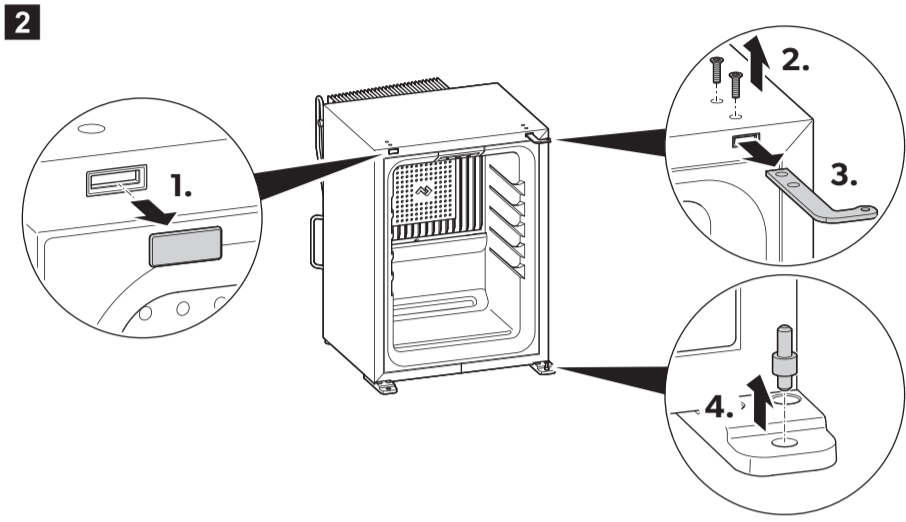

AIR FLOW

	Air inlet	Air outlet
N30, N40	200 cm ² / 31 sqin	200 cm ² / 31 sqin
A30, A40, C40, C60	150 cm ² / 23.25 sqin	200 cm ² / 31 sqin

INSTALLATION NOTES

REVERSING DOOR

FIXING

SLIDING HINGE

SHELVES

DOOR LOCK