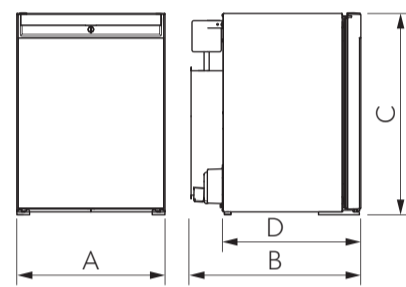

MODELS

A30/A40

Type	A30/40	N30/40	C40	C60
S	●	●	●	—
P	●	●	●	—
G	●	●	●	●
R	●	●	●	●
L	●	●	●	●
Alpha (1)	●	●	●	●
Evolution (2)	●	●	●	●
R600A	—	●	●	●
NH ₃	●	—	—	—

N30/N40

C40/C60

DIMENSIONS

	A	B	C	D
A30	384 mm 15.1 in	446 mm 17.6 in	520 mm 20.5 in	356 mm 14.0 in
N30	384 mm 15.1 in	415 mm 16.3 in	520 mm 20.5 in	356 mm 14.0 in
A40	405 mm 15.9 in	466 mm 18.3 in	550 mm 21.7 in	376 mm 14.8 in
N40	405 mm 15.9 in	435 mm 17.1 in	550 mm 21.7 in	376 mm 14.8 in
C40	405 mm 15.9 in	481 mm 18.9 in	550 mm 21.7 in	376 mm 14.8 in
C60	490 mm 19.2 in	510 mm 20.0 in	565 mm 22.2 in	410 mm 16.1 in

AIR FLOW

Scan this QR code to watch a video about the impact of air flow.
qr.dometic.com/bfAsBP

Insufficient air flow results in a shortened lifespan and a reduced cooling performance. Observe the minimum spacings when installing the minibar to furniture.

AIR FLOW

	Air inlet	Air outlet
N30, N40	200 cm ² / 31 sqin	200 cm ² / 31 sqin
A30, A40, C40, C60	150 cm ² / 23.25 sqin	200 cm ² / 31 sqin

INSTALLATION NOTES

REVERSING DOOR

FIXING

SLIDING HINGE

SHELVES

DOOR LOCK