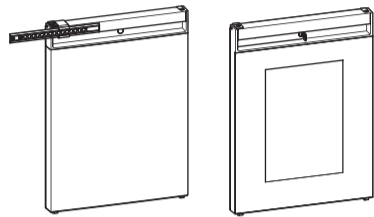

MODELS

A30/A40

Type	A30/40	N30/40	C40	C60
S	●	●	●	—
P	●	●	●	—
G	●	●	●	●
R	●	●	●	●
L	●	●	●	●
Alpha (1)	●	●	●	●
Evolution (2)	●	●	●	●
R600A	—	●	●	●
NH ₃	●	—	—	—

N30/N40

C40/C60

DIMENSIONS

	A	B	C	D
A30	384 mm 15.1 in	446 mm 17.6 in	520 mm 20.5 in	356 mm 14.0 in
N30	384 mm 15.1 in	415 mm 16.3 in	520 mm 20.5 in	356 mm 14.0 in
A40	405 mm 15.9 in	466 mm 18.3 in	550 mm 21.7 in	376 mm 14.8 in
N40	405 mm 15.9 in	435 mm 17.1 in	550 mm 21.7 in	376 mm 14.8 in
C40	405 mm 15.9 in	481 mm 18.9 in	550 mm 21.7 in	376 mm 14.8 in
C60	490 mm 19.2 in	510 mm 20.0 in	565 mm 22.2 in	410 mm 16.1 in

AIR FLOW

Scan this QR code to watch a video about the impact of air flow.
qr.dometic.com/bfAsBP

Insufficient air flow results in a shortened lifespan and a reduced cooling performance. Observe the minimum spacings when installing the minibar to furniture.

AIR FLOW

	Air inlet	Air outlet
N30, N40	200 cm ² / 31 sqin	200 cm ² / 31 sqin
A30, A40, C40, C60	150 cm ² / 23.25 sqin	200 cm ² / 31 sqin

INSTALLATION NOTES

REVERSING DOOR

FIXING

SLIDING HINGE

SHELVES

DOOR LOCK