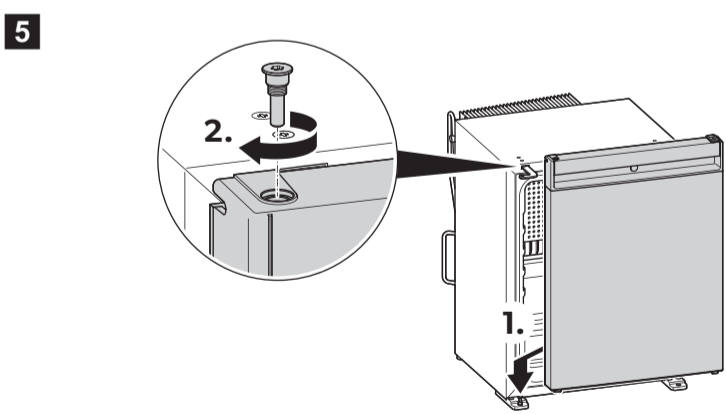

AIR FLOW

	Air inlet	Air outlet
N30, N40	200 cm ² / 31 sqin	200 cm ² / 31 sqin
A30, A40, C40, C60	150 cm ² / 23.25 sqin	200 cm ² / 31 sqin

INSTALLATION NOTES

REVERSING DOOR

FIXING

SLIDING HINGE

SHELVES

DOOR LOCK