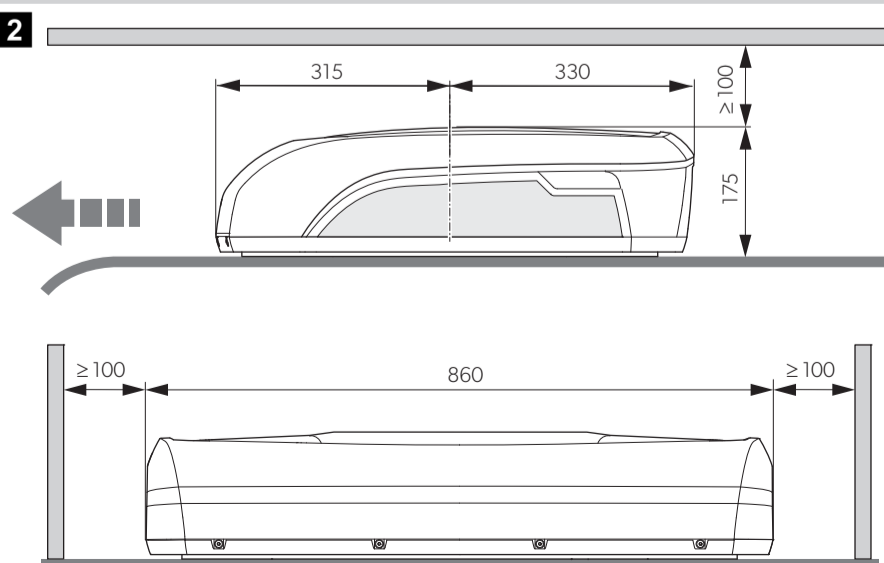

↔ **DOMETIC**

RTX1000, RTX2000
Renault Sleeper,
High Sleeper

1

2

3

4

5

6